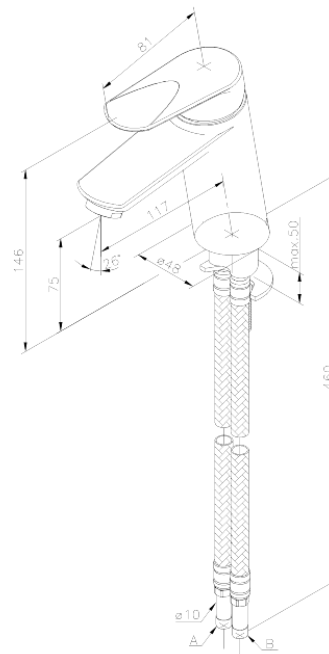

FM Mattsson Mora Group Denmark
Abildager 26 A, 2605 Brøndby, Denmark
Østbirkvej 2, 5240 Odense NØ, Denmark

+45 63 10 22 10 danmark@fmm-mora.com

For more information please visit www.damixa.com

damixa